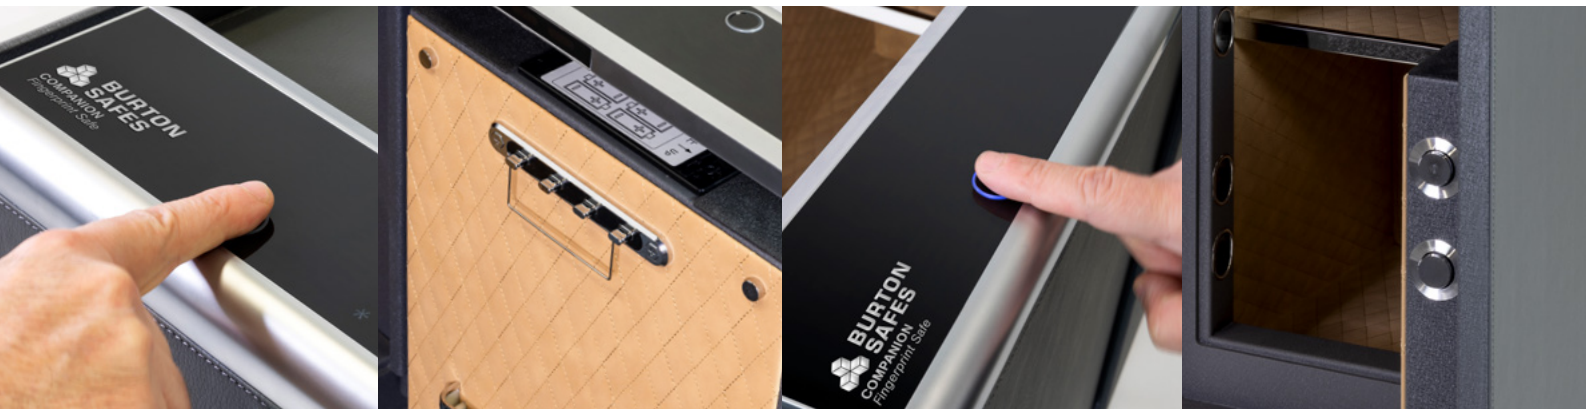

COMPANION Fingerprint Safe

Cash Rating
£3,000

Jewellery Rating
£30,000

- Backlit keypad and interior carpet
- Anti-bump, motorised locking bolts
- 3-6 digit code
- Emergency override key
- Battery level indicator with low consumption motor
- Back and base fixing

Locking Options

Pin

Biometric

Model	External (HxWxD)	Internal (HxWxD)	Weight	Volume	Shelves
Size 1	500 x 450 x 450	465 x 440 x 365	45kg	74L	1

THE IDEAL COMPANION SAFE

Want something a little special, then look at our new Companion fingerprint safe. The perfect bedside table, armchair or office safe for keeping those keys, passports, cash, and other valuables safe in one place over night. A safe that is not just a safe, but part of your everyday life at a touch of the finger...

- Access the safe using a fingerprint or PIN code
- Up to 50 fingerprints and PIN codes can be programmed
- User programmable 6 digit PIN code
- Anti-bump motorised locking bolts
- Faux leather lined door in grey
- Faux-leather lined with diamond stitching
- Comes with a fixed height shelf
- Low battery warning
- Emergency opening using a USB-C cable
- Features an internal LED, key hooks and a document holder
- Back and base fixing