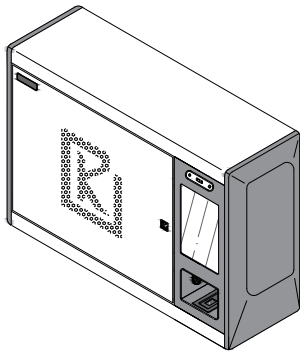

Packing Details

Key Cabinet X 1