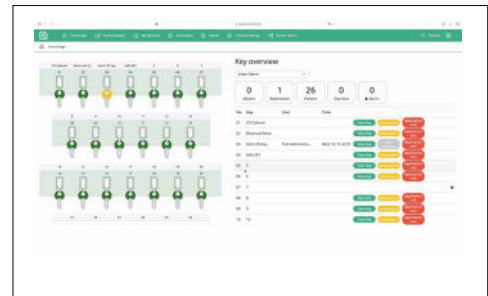

Police

Prisons & police stations

Critical infrastructure

utilities, data centres

Retails stores

high value retail stores

Car servicing & car rental

Universities, corporate HQs, Airports

KeyLabel X 31

Keyguard Intelligent Key management System Details

FRONT VIEW

REMOTE CONTROL SOFTWARE

SIDE VIEW / SECTION

Manage your keys with the
KG Intelligent Key Cabinet

**Sleek design that fits
into multiple environments.**