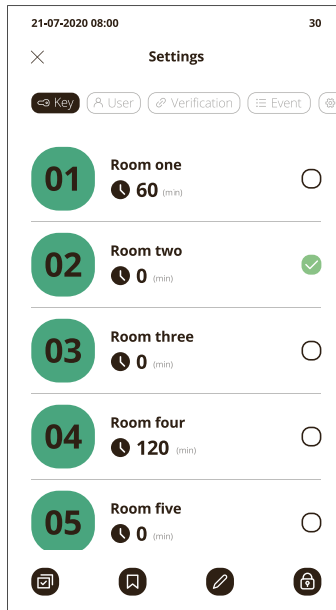

See a live status of your keys

Name your keys & set rules for for their use

Create rules for users to take keys

Why is it great?

Versatility

Choose the access method to suit you from: PIN code, fingerprint, face recognition & RFID card. You can even create your own combinations to increase security.