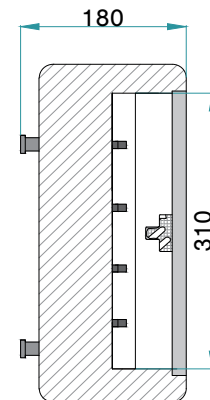

Specification

Size

566mm x 380mm x 177mm

Weight

17kg net

Keys

26

System Platform

KeyLabel X 31

Keyguard Intelligent Key management System Details

FRONT VIEW

REMOTE CONTROL SOFTWARE

SIDE VIEW / SECTION

Manage your keys with the
KG Intelligent Key Cabinet

**Sleek design that fits
into multiple environments.**