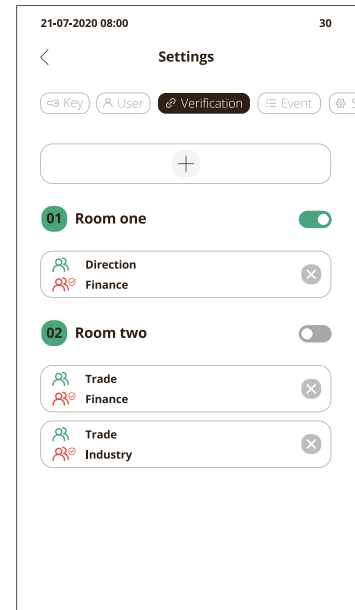

See a live status of your keys

Name your keys & set rules for for their use

Create rules for users to take keys

Why is it great?

Versatility

Choose the access method to suit you from: PIN code, fingerprint, face recognition & RFID card. You can even create your own combinations to increase security.