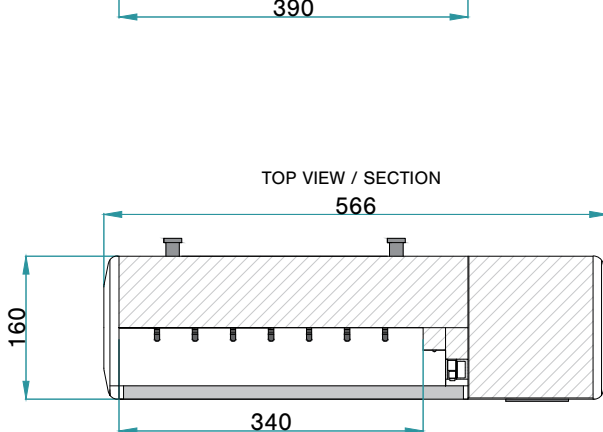

Specification

Size

566mm x 380mm x 177mm

Weight

17kg net

Keys

26

System Platform

KeyLabel X 31

Keyguard Intelligent Key management System Details

FRONT VIEW

REMOTE CONTROL SOFTWARE

SIDE VIEW / SECTION

Manage your keys with the
KG Intelligent Key Cabinet

**Sleek design that fits
into multiple environments.**