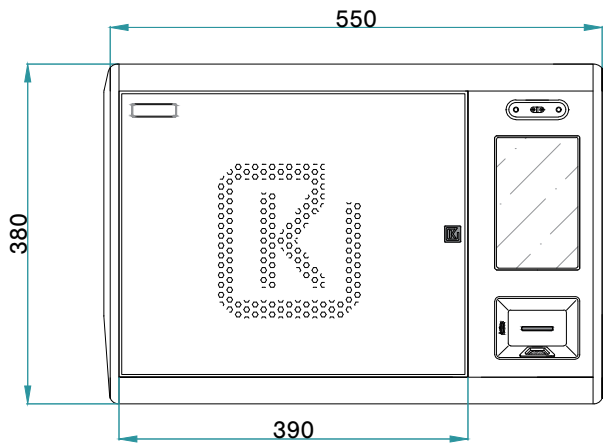

Specification

Size

566mm x 380mm x 177mm

Weight

17kg net

Keys

26

System Platform

KeyLabel X 31

Keyguard Intelligent Key management System Details

FRONT VIEW

REMOTE CONTROL SOFTWARE

SIDE VIEW / SECTION

Manage your keys with the
KG Intelligent Key Cabinet

**Sleek design that fits
into multiple environments.**