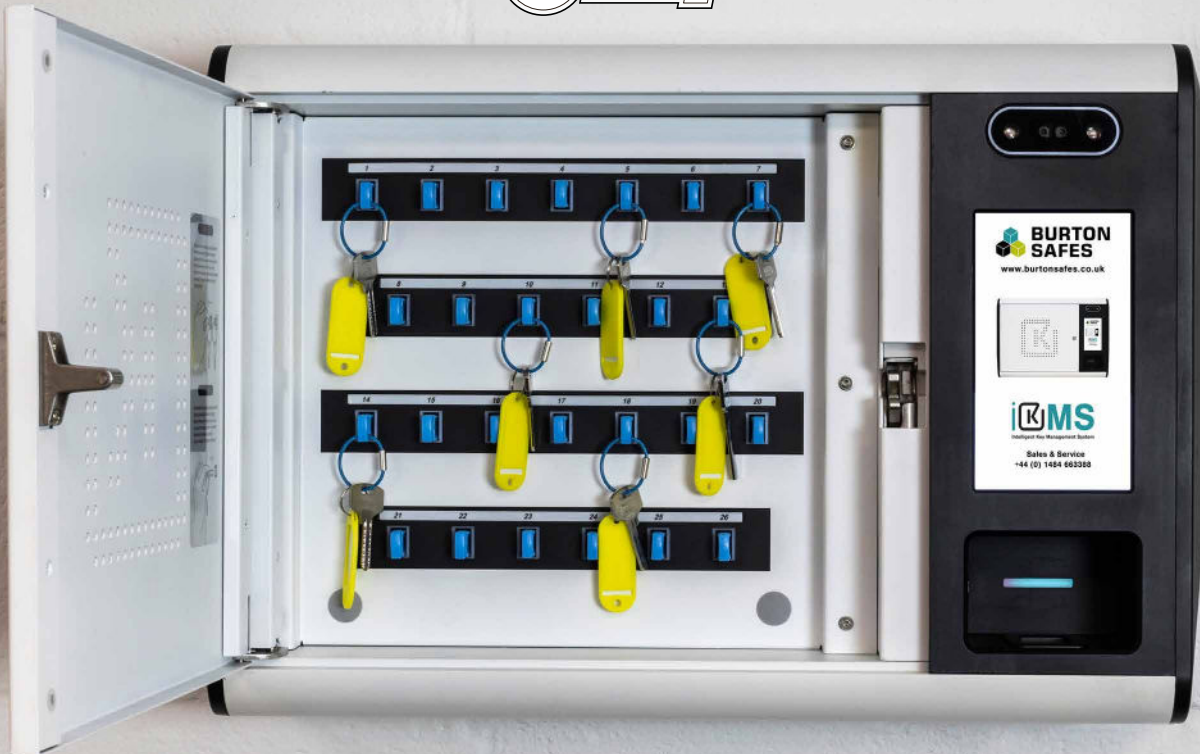

Manage your keys with the
KG Intelligent Key Cabinet

Let us help solve your key problems!

iKMS Intelligent Key
Management System

Set up the controls,
parameters and monitoring
that suits your business
needs.

See a live status of your keys

Name your keys & set rules for for their use

Create rules for users to take keys

Why is it great?

Versatility

Choose the access method to suit you from: PIN code, fingerprint, face recognition & RFID card. You can even create your own combinations to increase security.

220V

Working Temperature

2-40°C

Features

- 7" Full color, touch screen
- Software built inside the Android system
- Face recognition, fingerprint, PIN, and user card access to each key
- Plug & play solution
- Module replaceable key slots
- Report export by USB or Email
- Supports English, Germany, French, Polish, Japanese, Russian
- Standalone or web version (optional)