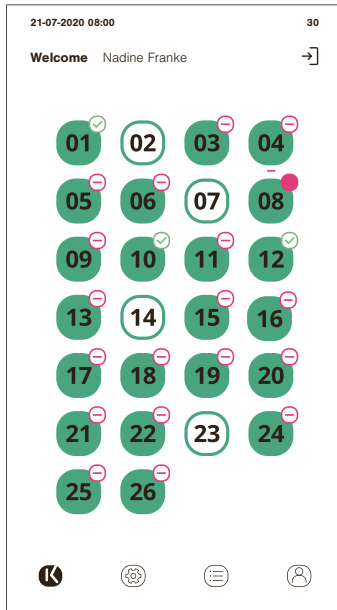

IKMS Intelligent Key Management System

Cloud management and remote control (Optional)

See a live status of your keys