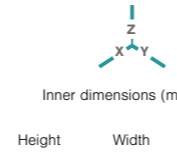

S2

KRYSTAL DISPLAY SAFE S2

G0

KRYSTAL DISPLAY SAFE G0 - SIZE 1

G0

KRYSTAL DISPLAY SAFE G0 - SIZE 2

G1

KRYSTAL DISPLAY SAFE G1

Article

A B E
Basic equipment

Outer dimensions (mm)
Height Width Depth

Inner dimensions (mm)
Height Width Depth

Door light (mm)
Height Width

Dimensions of the display window (mm)
Height Width

Weight (kg)

Anchoring number