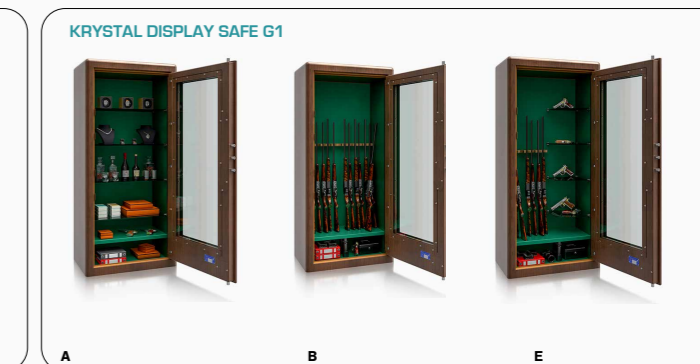

Suitable for the storage of:

- guns
- ammunition
- office documents, office equipment
- valuables

Body: double-walled body, multi-walled body G1

Door: multi-walled door construction

Locking: 4-way locking bolt system - incl. overlapping profile on the hinge side

S2

KRYSTAL DISPLAY SAFE S2

G0

KRYSTAL DISPLAY SAFE G0 - SIZE 1

G0

KRYSTAL DISPLAY SAFE G0 - SIZE 2

G1

KRYSTAL DISPLAY SAFE G1

Article

A B E
Basic equipment

Outer dimensions (mm)
Height Width Depth

Inner dimensions (mm)
Height Width Depth

Door light (mm)
Height Width

Dimensions of the display window (mm)
Height Width

Weight (kg)

Anchoring number

Number of shelves fixed / movable

Gun holders - amount and colours

KRYSTAL DISPLAY SAFE S2

KRYSTAL DISPLAY SAFE S2 - SHELVES

A

1700 x 677 x 413

1647 x 594 x 322

1582 x 508