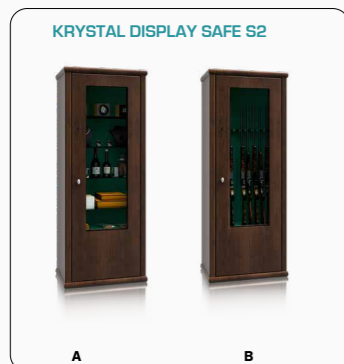

S2

KRYSTAL DISPLAY SAFE S2