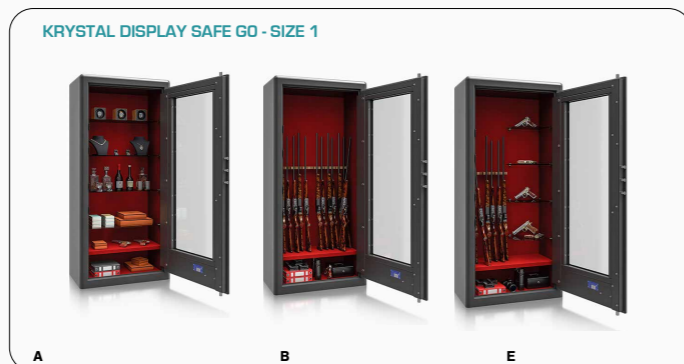

G0

KRYSTAL DISPLAY SAFE G0 - SIZE 1